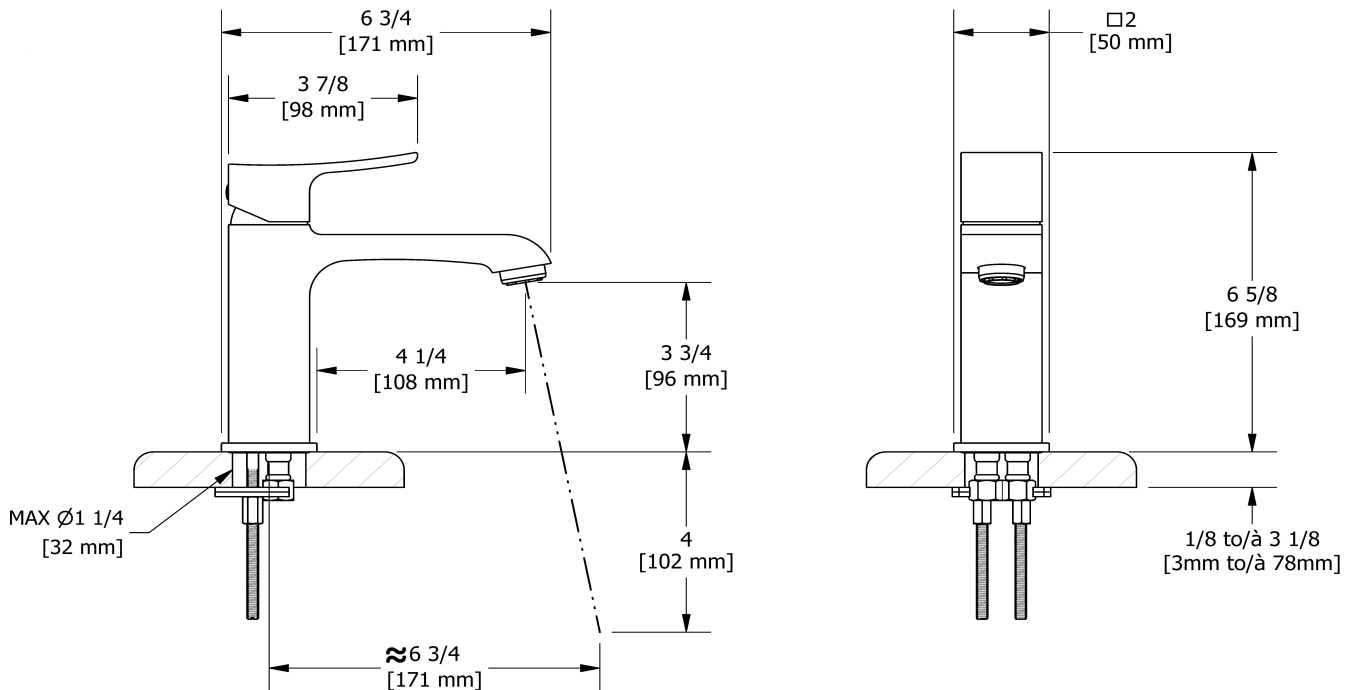

Certifications

- CSA B125.1
- NSF/ANSI standard 61 and 372
- ASME A112.18.1
- CMR248 Approval
- ADA

Sizes, models and finishes may differ from those presented.

Warranty

This Riobel Inc. product you have purchased carries a Limited Lifetime Warranty on the chrome, PVD finish, blacks and all working parts and is guaranteed from the initial purchase date against all manufacturing defects. All other finishes, including plastic components, are guaranteed for one year. All electric and/or electronic parts are covered by a 5-year limited warranty. The warranty offered on our products will be honored only if the installation is performed by a certified master plumber.

Customer Care

Phone (800) 777 - 9762 | Email: customercare@houseofrohl.com | Website: houseofrohl.com/support/contact-us

Consult your local House of Rohl showroom for additional information and specifications. For complete warranty details and a list of showrooms, go to houseofrohl.com